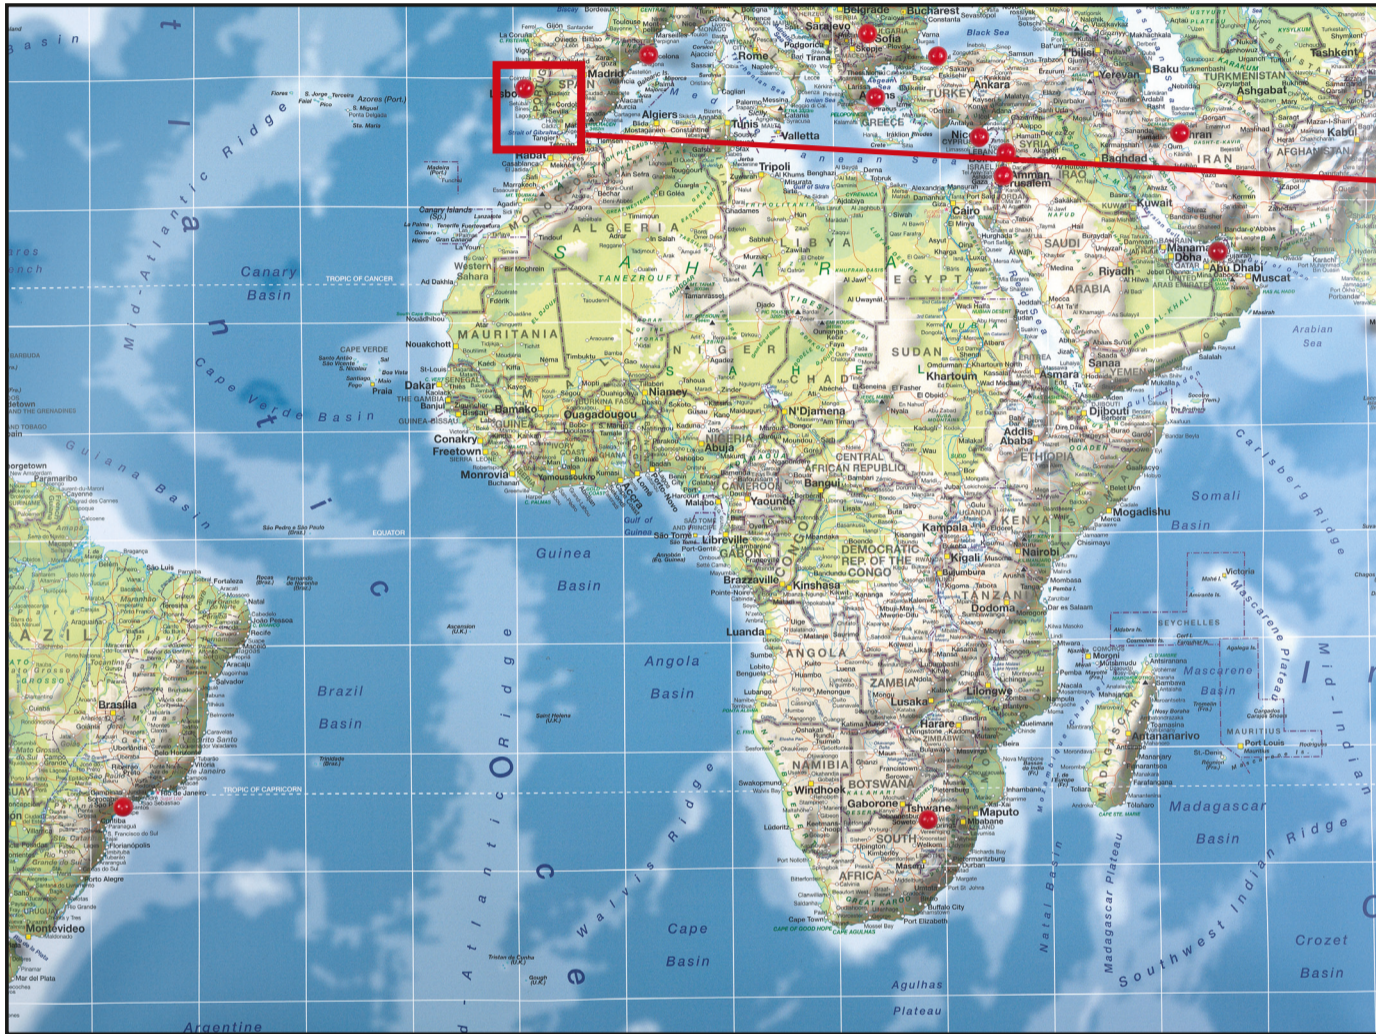

Overview Printing Format - Digitalback Sinar eXact
Original 56cm x 42cm

Sinar 1 Shot S - 34cm x 28cm / 300ppi

Sinar 1 Shot M - 45cm x 34cm / 300ppi

Sinar 1 Shot und 4 Shot - 67.5cm x 50.5cm / 300ppi

Sinar 4 Shot XL und 16 Shot - 135cm x 101cm / 300ppi

Comparison - Detail Shooting Modes of Sinarback eXact
Original 560mm x 420mm

Detail

- 1 Shot S 64x64mm
- 1 Shot M 52x52mm
- 1 Shot 34x34mm
- 4 Shot 34x34mm
- 4 Shot XL 18x18mm
- 16 Shot 18x18mm

Detail 60x60mm - 100% - 300 ppi