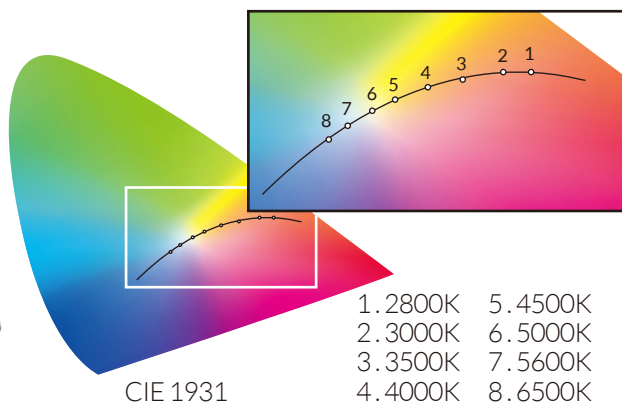

FEATURES

- 750W Equivalent Output (Tungsten) - Draw 185W
- Color Temperature Range 2800-6500K
- Hue Control ± .25 Magenta / Green
- High CRI >93 (3000K-5600K)
- Full Spectrum Light Quality - No Spikes
- Dimming (100%-5%)
- Flicker Free at any Frame Rate
- Single Point Light Source
- Adjustable Beam Angle 50° to 27°
- Solid State Technology - No Bulbs to Replace
- Does not Emit UV Light/Radiation
- DMX Control Built In
- LCD Display

FULL SPECTRUM COLOR TUNING

The Q500 has the ability to smoothly tune the spectrum of light, producing any color temperature of white light between 2800 - 6500K (Tungsten to Daylight) with an unbelievably high CRI.

PHOTOMETRIC DATA

SPECIFICATIONS

Size	L 12" x W 12.75" x H 15" (with Yoke) / L 12" x W 9" x H 6.75" (without Yoke)
Weight (Includes Yoke)	12 lbs / 5.5 kg
LED	Dense Matrix LED
Thermal Design	Advanced Vapor Cooling System
Beam Angle	27°-50° (With Fresnel Lens)
CCT Range	Continuous from 2800K to 6500K
Hue Control	plus/minus .25 Magenta/Green
Dimming	100 - 5%
CRI	>93
Power Consumption	185W Max / Comparable in Output to 750W Tungsten
Power Input	AC Power: 100-240 VAC, 50/60Hz(In), Max 185W(Out)
Input Port	Detachable Power Con Cable
DMX Control	2 XLR ports and 2 RJ45 ports (512 Addresses)
Temperature Range	32 - 104°F / 0 - 40° C (over temperature protection)