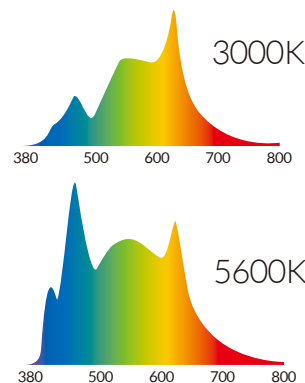

Q500 (AC) Cinematic LED Light

Powered By

REDEFINE SPECULAR

The Q500 leads the revolution in LED Lighting, intense power and control in a form smaller and lighter than previously seen in LEDs. The lighting world just got a lot brighter, and a lot more efficient. This one light replaces both your daylight and tungsten lights, and you can also leave behind your color correction gels, scrims, and grip gloves.

FEATURES

- 750W Equivalent Output (Tungsten) - Draw 185W
- Color Temperature Range 2800-6500K
- Hue Control ± .25 Magenta / Green
- High CRI >93 (3000K-5600K)
- Full Spectrum Light Quality - No Spikes
- Dimming (100%-5%)
- Flicker Free at any Frame Rate
- Single Point Light Source
- Adjustable Beam Angle 50° to 27°
- Solid State Technology - No Bulbs to Replace
- Does not Emit UV Light/Radiation
- DMX Control Built In
- LCD Display

FULL SPECTRUM COLOR TUNING

The Q500 has the ability to smoothly tune the spectrum of light, producing any color temperature of white light between 2800 - 6500K (Tungsten to Daylight) with an unbelievably high CRI.

PHOTOMETRIC DATA

SPECIFICATIONS

Size	L 12" x W 12.75" x H 15" (with Yoke) / L 12" x W 9" x H 6.75" (without Yoke)
Weight (Includes Yoke)	12 lbs / 5.5 kg
LED	Dense Matrix LED
Thermal Design	Advanced Vapor Cooling System
Beam Angle	27°-50° (With Fresnel Lens)
CCT Range	Continuous from 2800K to 6500K
Hue Control	plus/minus .25 Magenta/Green
Dimming	100 - 5%
CRI	>93
Power Consumption	185W Max / Comparable in Output to 750W Tungsten
Power Input	AC Power: 100-240 VAC, 50/60Hz(In), Max 185W(Out)
Input Port	Detachable Power Con Cable
DMX Control	2 XLR ports and 2 RJ45 ports (512 Addresses)
Temperature Range	32 - 104°F / 0 - 40° C (over temperature protection)