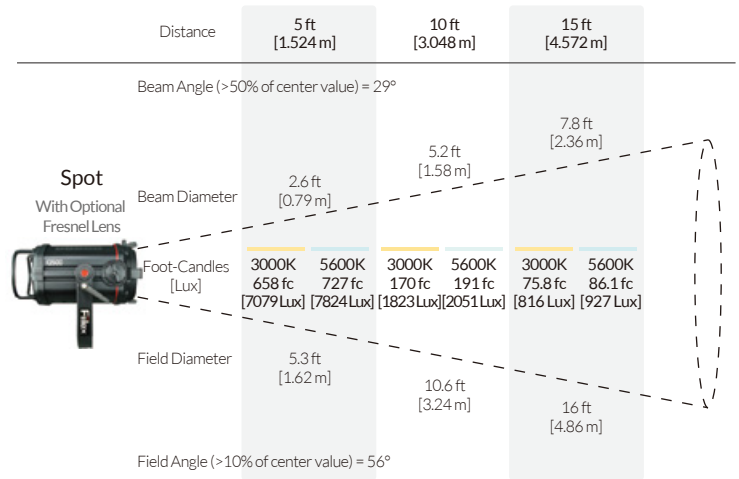

FEATURES

- 750W Equivalent Output (Tungsten) - Draw 185W
- Color Temperature Range 2800-6500K
- Hue Control ± .25 Magenta / Green
- High CRI >93 (3000K-5600K)
- Full Spectrum Light Quality - No Spikes
- Dimming (100%-5%)
- Flicker Free at any Frame Rate
- Single Point Light Source
- Adjustable Beam Angle 50° to 27°
- Solid State Technology - No Bulbs to Replace
- Does not Emit UV Light/Radiation
- DMX Control Built In
- LCD Display

PHOTOMETRIC DATA

SPECIFICATIONS

Size	L 12" x W 12.75" x H 15" (with Yoke) / L 12" x W 9" x H 6.75" (without Yoke)
Weight (Includes Yoke)	12 lbs / 5.5 kg
LED	Dense Matrix LED
Thermal Design	Advanced Vapor Cooling System
Beam Angle	27°-50° (With Fresnel Lens)
CCT Range	Continuous from 2800K to 6500K
Hue Control	plus/minus .25 Magenta/Green
Dimming	100 - 5%
CRI	>93
Power Consumption	185W Max / Comparable in Output to 750W Tungsten
Power Input	AC Power: 100-240 VAC, 50/60Hz(In), Max 185W(Out)
Input Port	Detachable Power Con Cable
DMX Control	2 XLR ports and 2 RJ45 ports (512 Addresses)
Temperature Range	32 - 104°F / 0 - 40° C (over temperature protection)