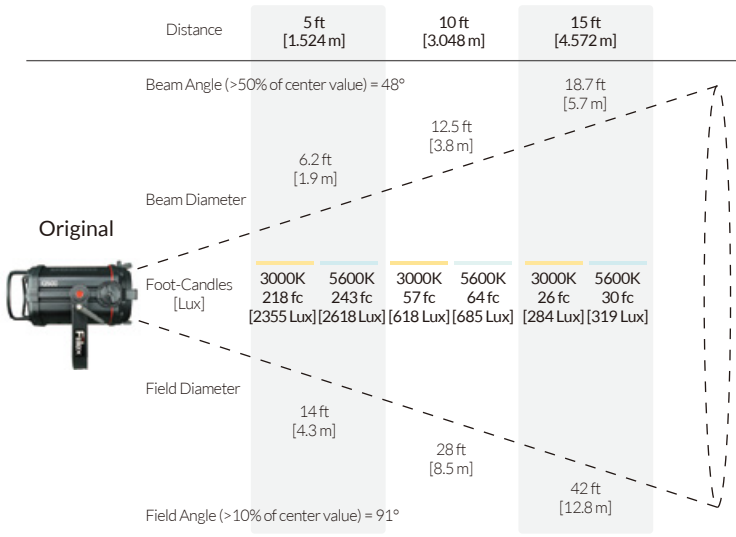

FEATURES

- 750W Equivalent Output (Tungsten) - Draw 185W
- Color Temperature Range 2800-6500K
- Hue Control ± .25 Magenta / Green
- High CRI >93 (3000K-5600K)
- Full Spectrum Light Quality - No Spikes
- Dimming (100%-5%)
- Flicker Free at any Frame Rate
- Single Point Light Source
- Adjustable Beam Angle 50° to 27°
- Solid State Technology - No Bulbs to Replace
- Does not Emit UV Light/Radiation
- DMX Control Built In
- LCD Display

PHOTOMETRIC DATA

SPECIFICATIONS

Size	L 12" x W 12.75" x H 15" (with Yoke) / L 12" x W 9" x H 6.75" (without Yoke)
Weight (Includes Yoke)	12 lbs / 5.5 kg
LED	Dense Matrix LED
Thermal Design	Advanced Vapor Cooling System
Beam Angle	27°-50° (With Fresnel Lens)
CCT Range	Continuous from 2800K to 6500K
Hue Control	plus/minus .25 Magenta/Green
Dimming	100 - 5%
CRI	>93
Power Consumption	185W Max / Comparable in Output to 750W Tungsten
Power Input	AC Power: 100-240 VAC, 50/60Hz(In), Max 185W(Out)
Input Port	Detachable Power Con Cable
DMX Control	2 XLR ports and 2 RJ45 ports (512 Addresses)
Temperature Range	32 - 104°F / 0 - 40° C (over temperature protection)