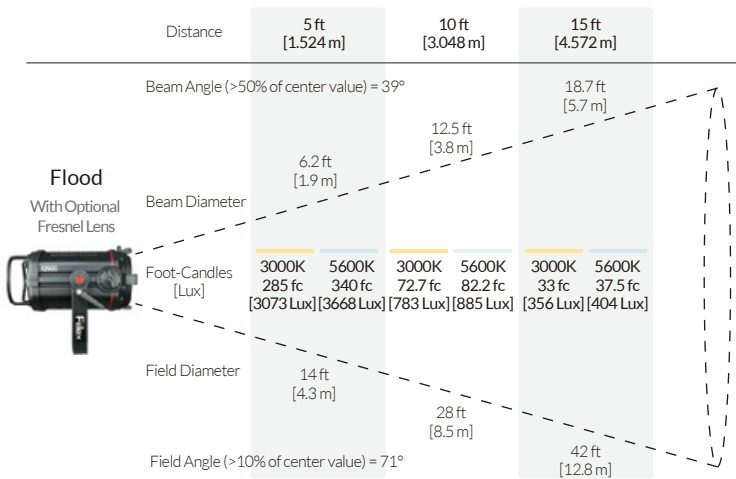

FEATURES

- 750W Equivalent Output (Tungsten) - Draw 185W
- Color Temperature Range 2800-6500K
- Hue Control ± .25 Magenta / Green
- High CRI >93 (3000K-5600K)
- Full Spectrum Light Quality - No Spikes
- Dimming (100%-5%)
- Flicker Free at any Frame Rate
- Single Point Light Source
- Adjustable Beam Angle 50° to 27°
- Solid State Technology - No Bulbs to Replace
- Does not Emit UV Light/Radiation
- DMX Control Built In
- LCD Display

PHOTOMETRIC DATA

SPECIFICATIONS

Size	L 12" x W 12.75" x H 15" (with Yoke) / L 12" x W 9" x H 6.75" (without Yoke)
Weight (Includes Yoke)	12 lbs / 5.5 kg
LED	Dense Matrix LED
Thermal Design	Advanced Vapor Cooling System
Beam Angle	27°-50° (With Fresnel Lens)
CCT Range	Continuous from 2800K to 6500K
Hue Control	plus/minus .25 Magenta/Green
Dimming	100 - 5%
CRI	>93
Power Consumption	185W Max / Comparable in Output to 750W Tungsten
Power Input	AC Power: 100-240 VAC, 50/60Hz(In), Max 185W(Out)
Input Port	Detachable Power Con Cable
DMX Control	2 XLR ports and 2 RJ45 ports (512 Addresses)
Temperature Range	32 - 104°F / 0 - 40° C (over temperature protection)