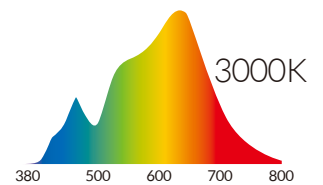

FEATURES

- 400W Equivalent Output (Tungsten) - Draws 90W
- Color Temperature Range 3000-5600K
- Full Spectrum Light Quality - No Spikes
- Dimming (100%-10%)
- Flicker Free at any Frame Rate
- Single Point Light Source
- Solid State Technology - No Bulbs to Replace
- Does not Emit UV Light/Radiation
- DMX Control (w/ Optional DMX Connection Box)
- IP-24 Water Resistant
- Compatible with Broadcast Batteries
- Lightweight, Compact, Easy for Travel

Powered By

FULL SPECTRUM COLOR TUNING

The P360EX has the ability to smoothly tune the spectrum of light, producing any color temperature of white light between 3000 - 5600K (Tungsten to Daylight) with an unbelievably high CRI.

1. 3000K
2. 3500K
3. 4000K
4. 4500K
5. 5000K
6. 5600K

CRI Measurement	R1	R2	R3	R4	R5	R6	R7	R8	R9	R10	R11	R12	R13	R14	R15	CRI Ra	CRI Extended	TLCI Results
3000K	94	95	94	94	95	97	97	93	87	99	92	96	94	95	94	95	95	98
5600K	96	96	88	89	96	95	91	89	84	90	89	91	98	93	94	93	92	98