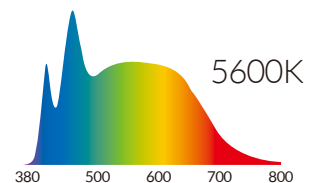

FEATURES

- 400W Equivalent Output (Tungsten) - Draws 90W
- Color Temperature Range 3000-5600K
- Full Spectrum Light Quality - No Spikes
- Dimming (100%-10%)
- Flicker Free at any Frame Rate
- Single Point Light Source
- Solid State Technology - No Bulbs to Replace
- Does not Emit UV Light/Radiation
- DMX Control (w/ Optional DMX Connection Box)
- IP-24 Water Resistant
- Compatible with Broadcast Batteries
- Lightweight, Compact, Easy for Travel

Powered By

FULL SPECTRUM COLOR TUNING

The P360EX has the ability to smoothly tune the spectrum of light, producing any color temperature of white light between 3000 - 5600K (Tungsten to Daylight) with an unbelievably high CRI.

1. 3000K
2. 3500K
3. 4000K
4. 4500K
5. 5000K
6. 5600K

CRI Measurement	R1	R2	R3	R4	R5	R6	R7	R8	R9	R10	R11	R12	R13	R14	R15	CRI Ra	CRI Extended	TLCI Results
3000K	94	95	94	94	95	97	97	93	87	99	92	96	94	95	94	95	95	98
5600K	96	96	88	89	96	95	91	89	84	90	89	91	98	93	94	93	92	98