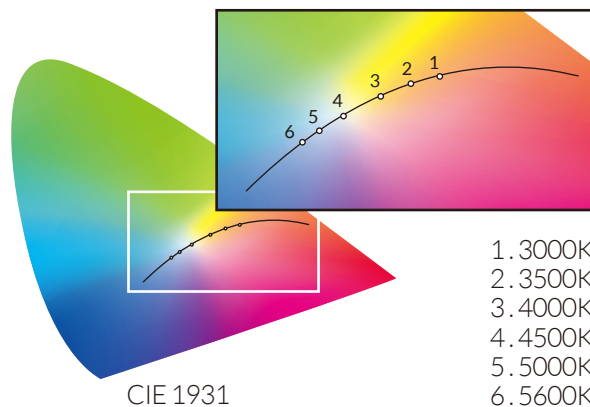

FEATURES

- 400W Equivalent Output (Tungsten) - Draws 90W
- Color Temperature Range 3000-5600K
- Full Spectrum Light Quality - No Spikes
- Dimming (100%-10%)
- Flicker Free at any Frame Rate
- Single Point Light Source
- Solid State Technology - No Bulbs to Replace
- Does not Emit UV Light/Radiation
- DMX Control (w/ Optional DMX Connection Box)
- IP-24 Water Resistant
- Compatible with Broadcast Batteries
- Lightweight, Compact, Easy for Travel

Powered By

FULL SPECTRUM COLOR TUNING

The P360EX has the ability to smoothly tune the spectrum of light, producing any color temperature of white light between 3000 - 5600K (Tungsten to Daylight) with an unbelievably high CRI.

1. 3000K
2. 3500K
3. 4000K
4. 4500K
5. 5000K
6. 5600K

CRI Measurement	R1	R2	R3	R4	R5	R6	R7	R8	R9	R10	R11	R12	R13	R14	R15	CRI Ra	CRI Extended	TLCI Results
3000K	94	95	94	94	95	97	97	93	87	99	92	96	94	95	94	95	95	98
5600K	96	96	88	89	96	95	91	89	84	90	89	91	98	93	94	93	92	98