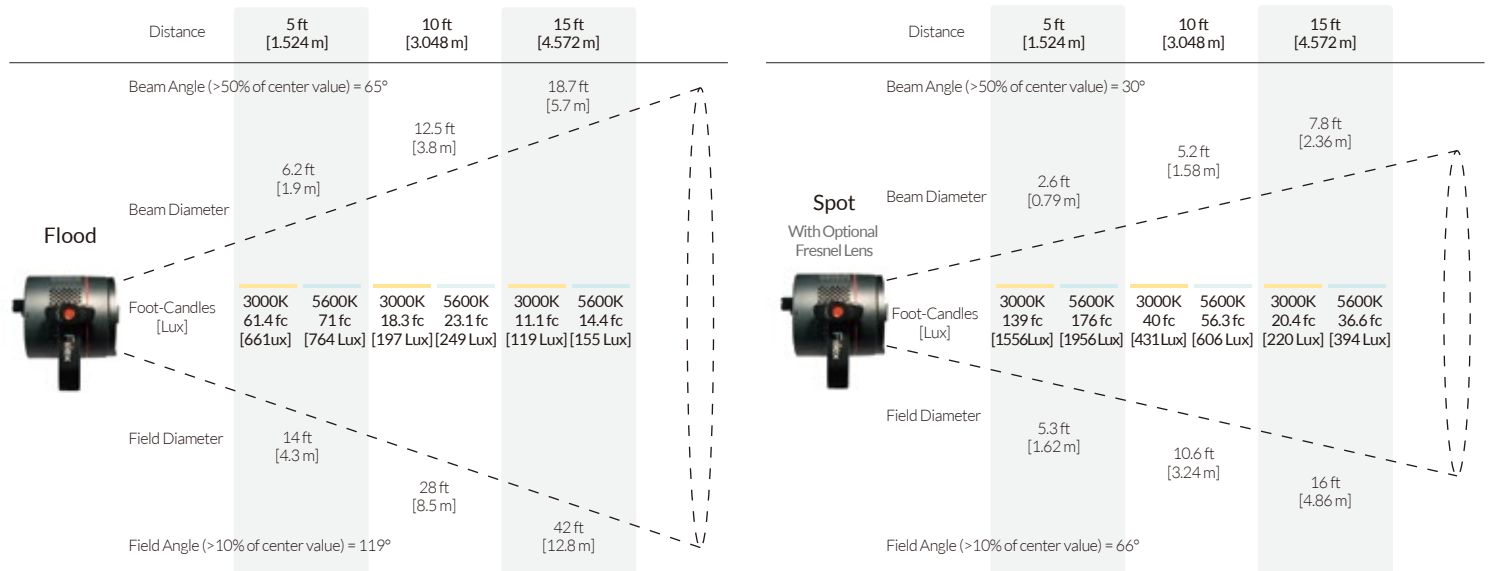

Powered By

FULL SPECTRUM COLOR TUNING

The P360EX has the ability to smoothly tune the spectrum of light, producing any color temperature of white light between 3000 - 5600K (Tungsten to Daylight) with an unbelievably high CRI.

1. 3000K
2. 3500K
3. 4000K
4. 4500K
5. 5000K
6. 5600K

CRI Measurement	R1	R2	R3	R4	R5	R6	R7	R8	R9	R10	R11	R12	R13	R14	R15	CRI Ra	CRI Extended	TLCI Results
3000K	94	95	94	94	95	97	97	93	87	99	92	96	94	95	94	95	95	98
5600K	96	96	88	89	96	95	91	89	84	90	89	91	98	93	94	93	92	98

PHOTOMETRIC DATA

SPECIFICATIONS

Size (without Barndoor)	4" (Diameter) x 4.7" (Length)
Weight (Includes Yoke)	1.6 lbs / 0.74 kg
LED	Dense Matrix LED
Thermal Design	Advanced Vapor Cooling System
CCT Range	Continuous from 3000K to 5600K
Dimming	100-10%
CRI	>92
Power Consumption	90W Max / Comparable in Output to 400W Tungsten
Power Input	12 to 28 V DC
AC Adapter	100-240V AC, 50/60Hz (In) / 19V DC, 90W max. (Out)
Operating Temperature	32 to 104°F / 0 to 40 °C